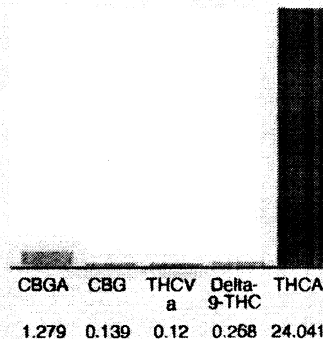

Sample 150-082323-190

Jungle Juice (THCA Hemp)

Batch/Lot # JJ645.50

Sample Submitted: 08-23-2023; Report Date: 08-26-2023

Jungle Juice (THCA Hemp)

Plant Material: Flower

Batch/Lot # JJ645.50

Chromatogram

Cannabinoid Profile

Cannabinoid Profile by HPLC

0.27%
Delta-9-THC

0.00%
CBD

25.85%
Total Cannabinoids

Cannabinoid	% wt	mg/g
CBGA	1.279	12.79
CBG	0.139	1.39
THCVa	0.12	1.2
Delta-9-THC	0.268	2.68
THCA	24.04	240.41
Total Cannabinoids	25.85	258.5
Calculated Total THC	21.35	213.52
Calculated CBD Yield	0.00	0.00
Calculated Total THC = Delta-9-THC + 0.877 * THCA		
Calculated Maximum CBD Yield = CBD + 0.877 * CBDA		